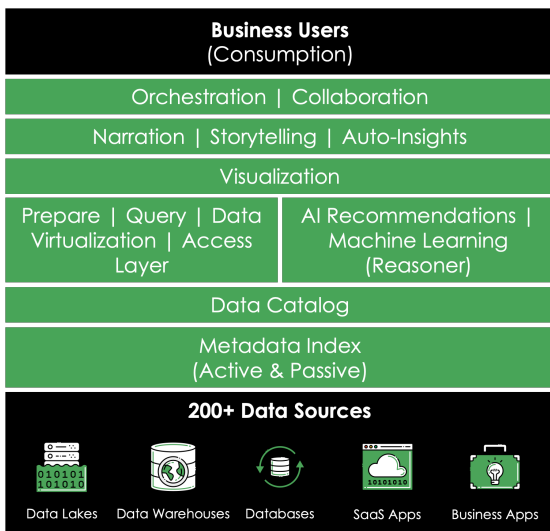

Promethium Mission

Enable business users to make data-driven decisions in minutes with **on-demand** access to insights from **multiple data** sources

- 200+ data sources supported
- No ETL Federated Query
- No-Code Analytics

Problem

Proliferation of data sources, silos, and pipelines is creating chaos

Today's rigid data pipelines have reached their limits!

Requires Highly Skilled Data Engineers

Consumes Thousands Of Hours Each Year

Data Leaders Struggle To Scale

Solution

Promethium Data Navigation System™